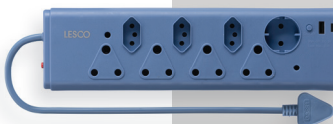

# Multiplugs

Domestic Range

**6 way Blue**

Stock Code:  
**BLUE61640TC**

**6 way surge Blue**

Stock Code:  
**BLUE61640TCSP**

**8 Way Blue, with Surge, Cutoff Switch, H05Vv-F**

Stock Code:  
**BLUE81640TCSP**

**8 way Blue**

Stock Code:  
**BLUE81640TC**

**8 way USB A+C 3.1A Blue**

Stock Code:  
**BLUE81640U**

**6 Way Blue, USB Charger, Cutoff Switch, H05Vv-F**

Stock Code:  
**BLUE61640U**