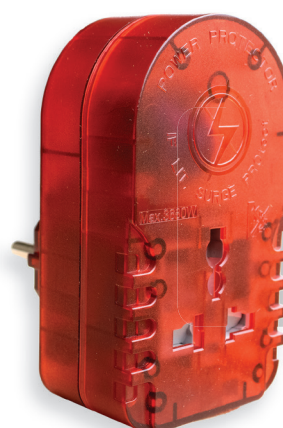

# Surge Adaptors

Domestic Range

**SA FRIDGE  
SAFE GUARD**

Stock Code:  
**FVP001A**

**SURGE  
PLUG TOP**

Stock Code:  
**SPP001A**

**UK FRIDGE  
SAFE GUARD**

Stock Code:  
**FVP001UU**

**UK TV  
SAFE GUARD**

Stock Code:  
**TVP001UU**

**SHUCKO FRIDGE  
SAFE GUARD**

Stock Code:  
**FVP001S**

**SHUCKO TV  
SAFE GUARD**

Stock Code:  
**TVP001S**

**SHUCKO  
HIGH SURGE**

Stock Code:  
**SP4002S**

**TV SURGE  
PLUG TOP**

Stock Code:  
**SP4002SU**