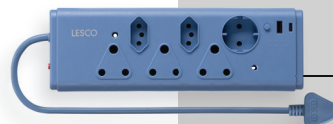

# Multiplugs

Domestic Range

**6 way Blue**

Stock Code:  
**BLUE61640TC**

**6 way surge Blue**

Stock Code:  
**BLUE61640TCSP**

**8 Way Blue, with Surge, Cutoff Switch, H05Vv-F**

Stock Code:  
**BLUE81640TCSP**

**8 way Blue**

Stock Code:  
**BLUE81640TC**

**8 way USB A+C 3.1A Blue**

Stock Code:  
**BLUE81640U**

**6 Way Blue, USB Charger, Cutoff Switch, H05Vv-F**

Stock Code:  
**BLUE61640U**