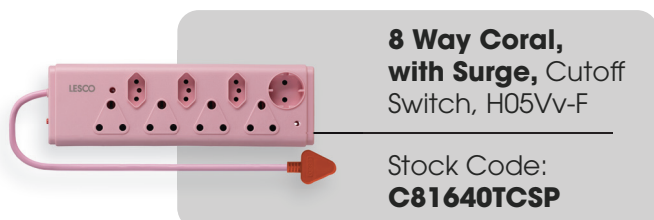

Multiplugs

Domestic Range