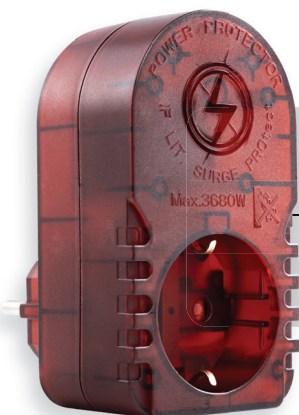

# Surge Adaptors

Domestic Range

**SA FRIDGE  
SAFE GUARD**

Stock Code:  
**FVP001A**

**SURGE  
PLUG TOP**

Stock Code:  
**SPP001A**

**UK FRIDGE  
SAFE GUARD**

Stock Code:  
**FVP001UU**

**UK TV  
SAFE GUARD**

Stock Code:  
**TVP001UU**

**SHUCKO FRIDGE  
SAFE GUARD**

Stock Code:  
**FVP001S**

**SHUCKO TV  
SAFE GUARD**

Stock Code:  
**TVP001S**

**SHUCKO  
HIGH SURGE**

Stock Code:  
**SP4002S**

**TV SURGE  
PLUG TOP**

Stock Code:  
**SP4002SU**