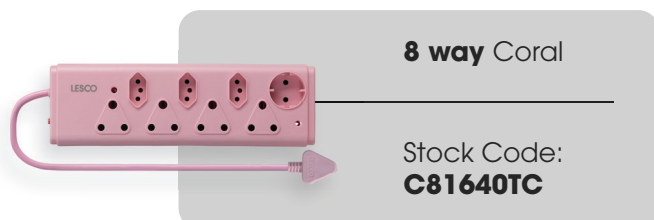

Multiplugs

Domestic Range