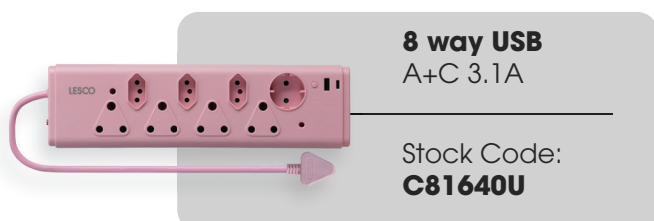

Multiplugs

Domestic Range